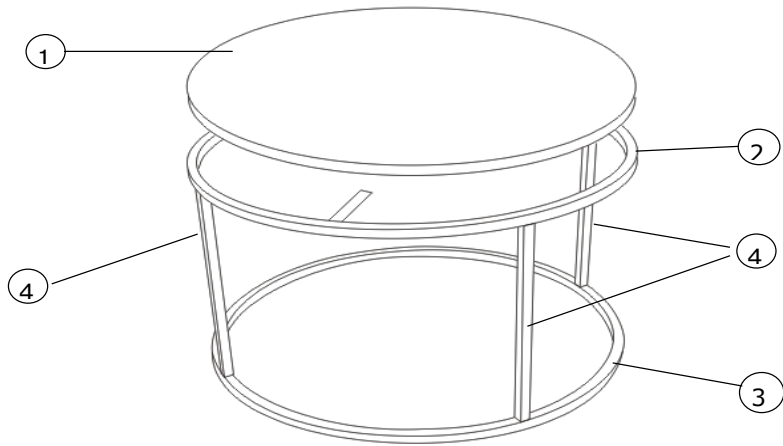

ACCENT COFFEE TABLE ROUND
diam 50 cm

Part	Piece(s)	Dimensions LxWxT (mm)
1	1	d.500X18
2	1	d.495X20
3	1	d.495X20
4	3	20X20X470

Ax6	 ø 6 x 20 mm	Bx1	
Cx2	 ø 6 x 10 mm	Dx2	 ø 6/18 x 2 mm
Ex4	 8x25mm		