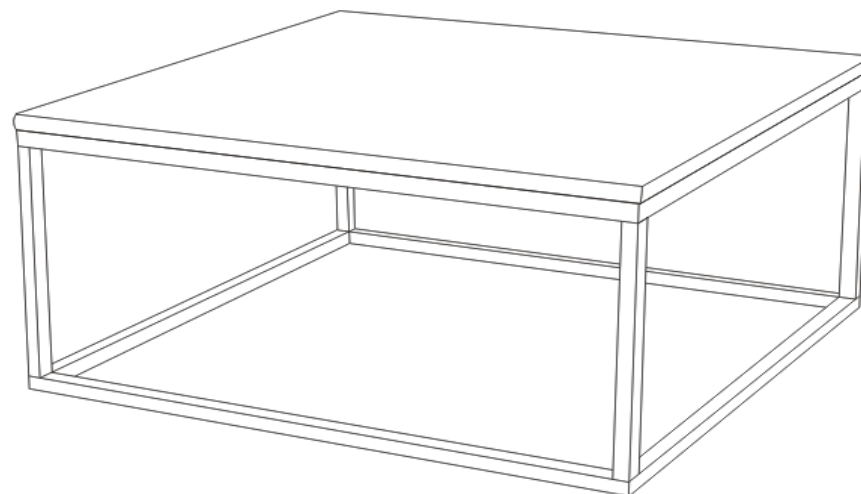

ACCENT COFFEE TABLE SQUARE
50x50cm

Part	Piece(s)	Dimensions LxWxT (mm)
1	1	50X50X18
2	1	495X495X20
3	1	495x495X20
4	4	20X20X470

Ax8	 ø 6 x 20 mm	Bx1	
Cx2	 ø 6 x 10 mm	Dx2	 ø 6/18 x 2 mm
Ex8	 8x25mm		